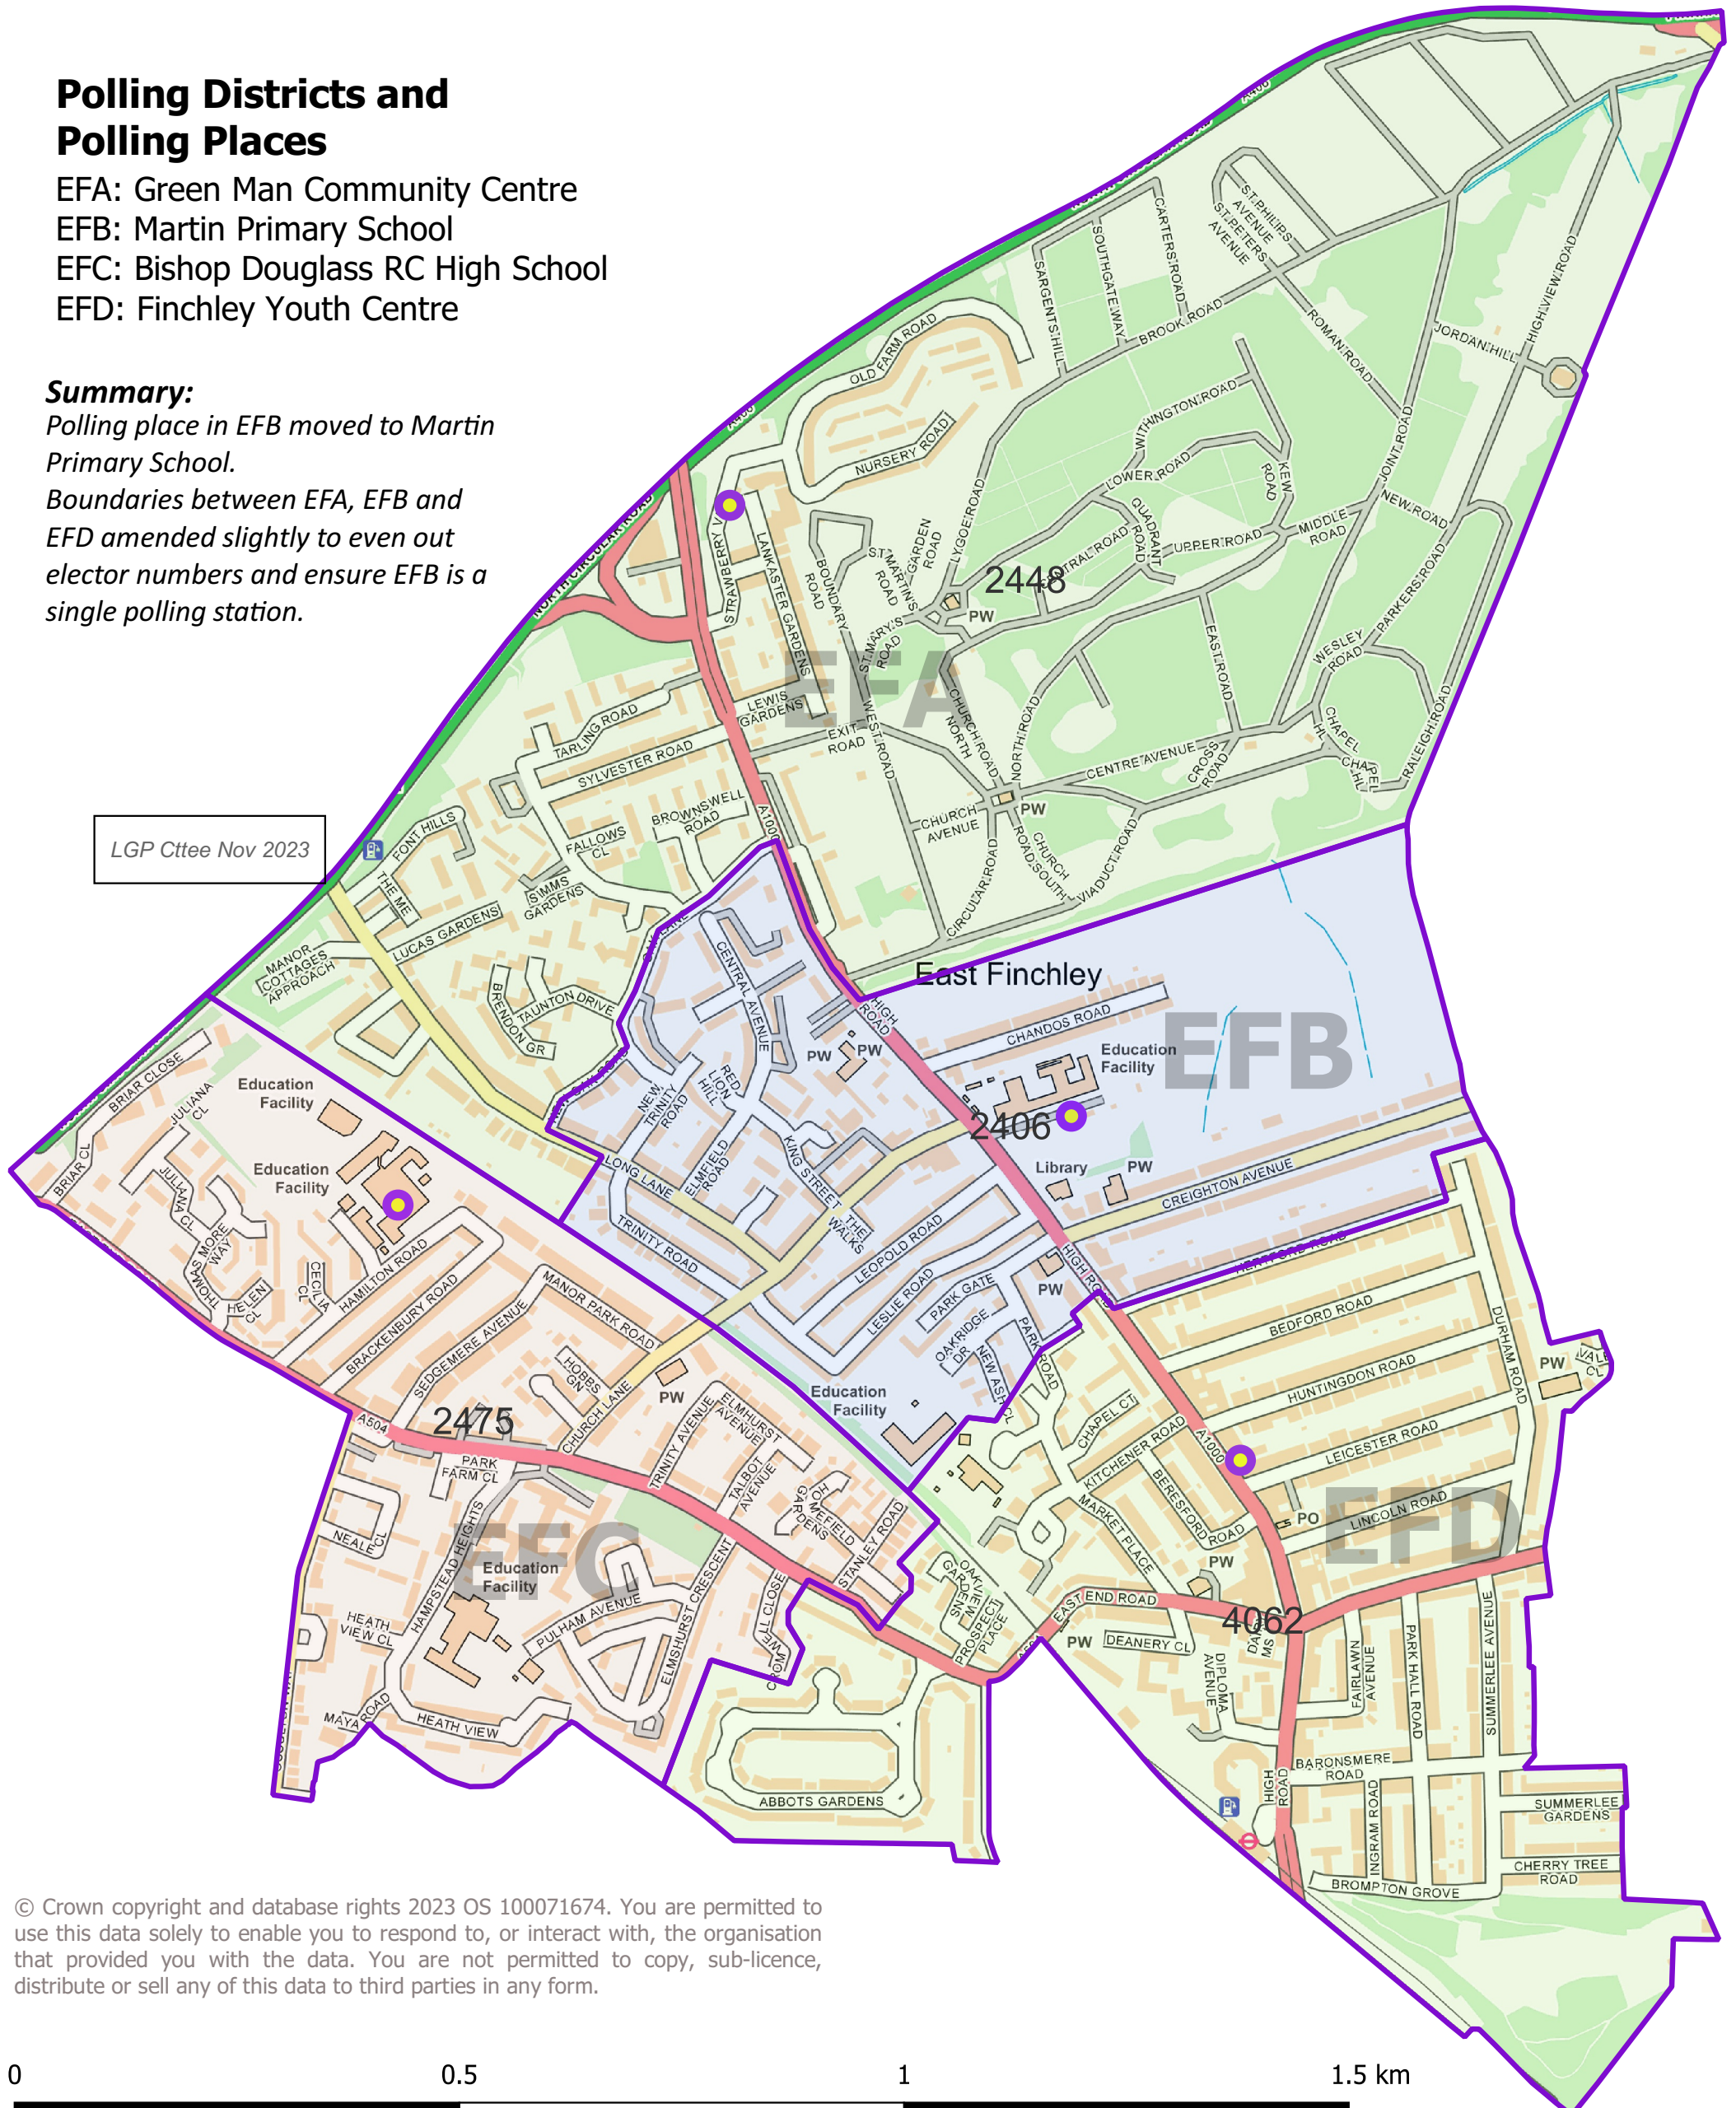

# London Borough of Barnet East Finchley Ward

**\*proposed 1 Dec 2023\***

## Polling Districts and Polling Places

- EFA: Green Man Community Centre
- EFB: Martin Primary School
- EFC: Bishop Douglass RC High School
- EFD: Finchley Youth Centre

### Summary:

Polling place in EFB moved to Martin Primary School.  
Boundaries between EFA, EFB and EFD amended slightly to even out elector numbers and ensure EFB is a single polling station.

© Crown copyright and database rights 2023 OS 100071674. You are permitted to use this data solely to enable you to respond to, or interact with, the organisation that provided you with the data. You are not permitted to copy, sub-licence, distribute or sell any of this data to third parties in any form.